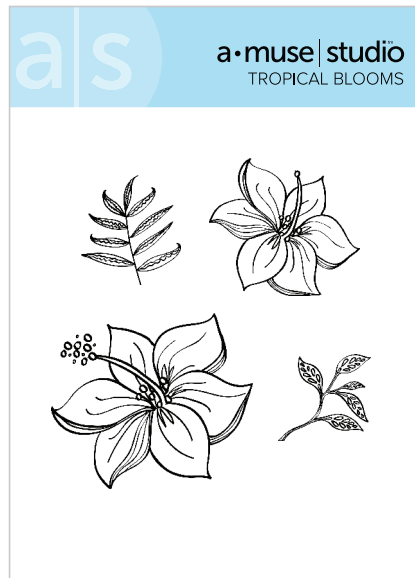

a•muse | studio® *monthly collection*

the June 2016 Monthly Collection is available June 1-30, 2016

be yourself
SVSH117 | \$21.99

hibiscus border
SVSA118 | \$13.99

pineapple of my eye
SSSE041 | \$17.99

tropical blooms
SVSA119 | \$11.99